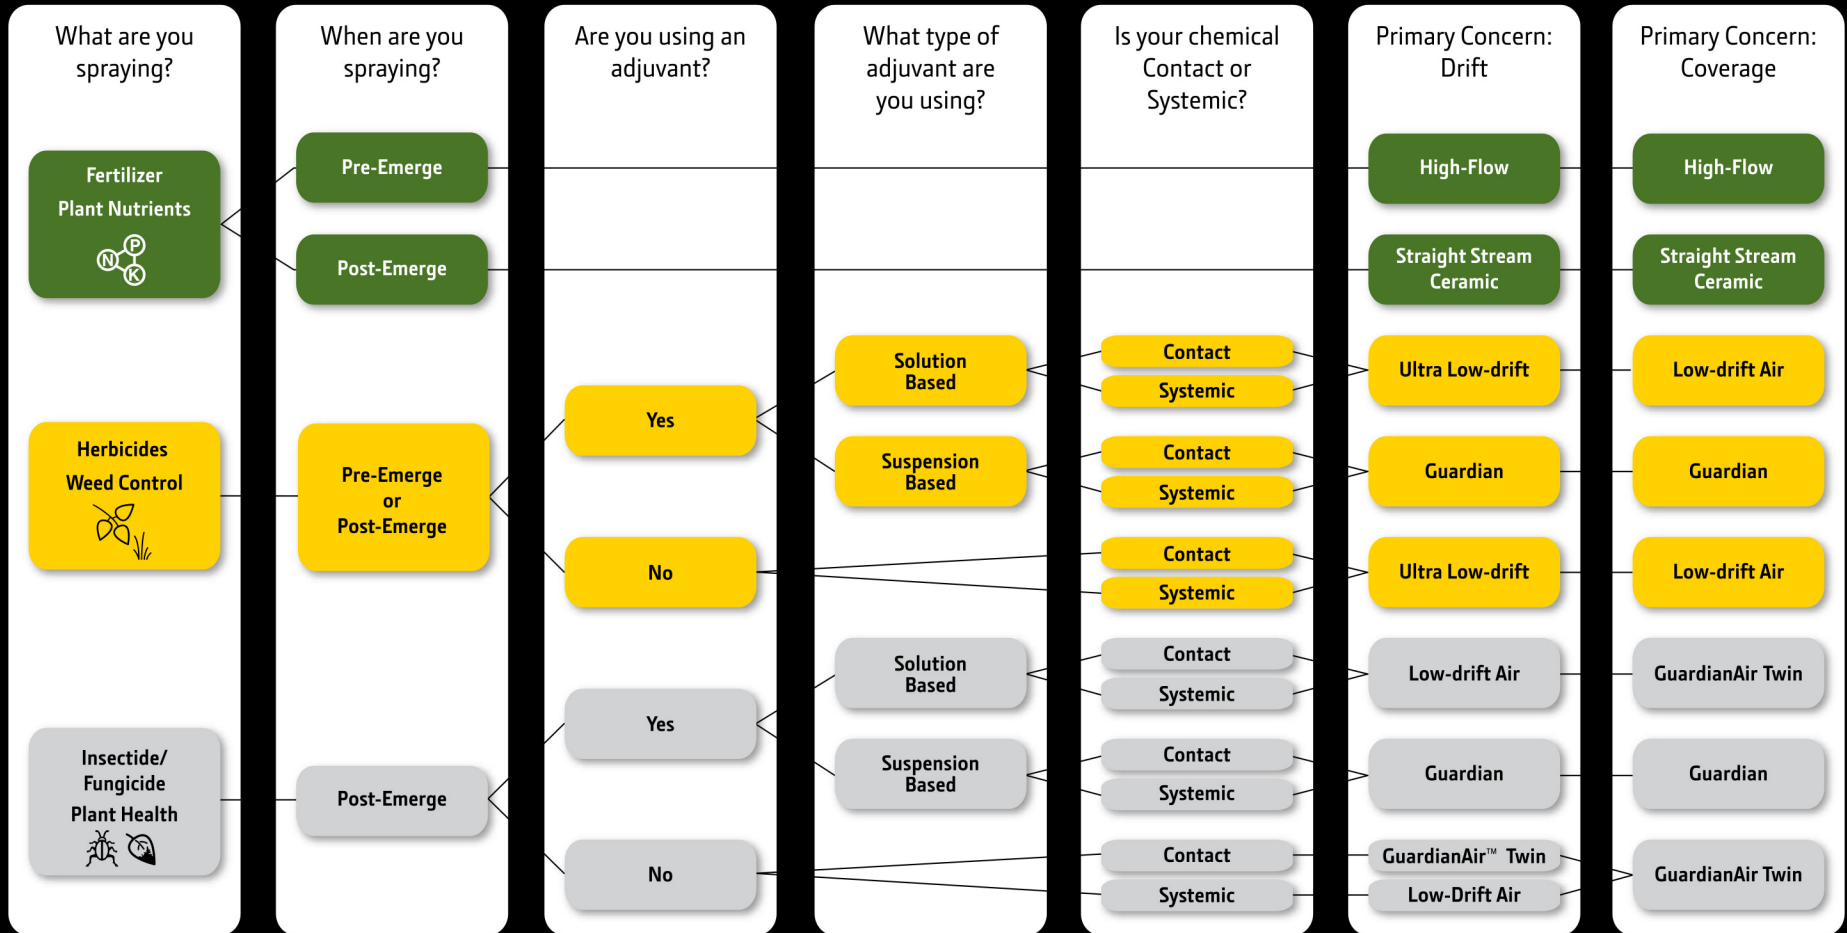

Spray Nozzles Selection Guide

Improve Plant Health with spot-on coverage from every angle

Try our online selector tool at JohnDeere.com/NozzleSelector or see your John Deere Dealer